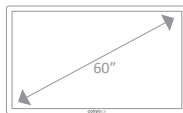

5C to 35C

5C to 35C

5C to 35C

Touch

Points

4 (10 optional) Fingertips or anytips

Technology

Infra-Red & Optical

Dimensions

60"

75"

80"

90"

Display Area

Screen

1413(W) x 838(H) x
95(D)mm