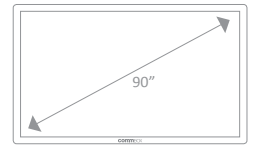

5C to 35C

5C to 35C

5C to 35C

Touch

Points

4 (10 optional) Fingertips or anytips

Technology

Infra-Red & Optical

Dimensions

60"

75"

80"

90"

Display Area

Screen

1413(W) x 838(H) x
95(D)mm