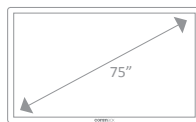

5C to 35C

5C to 35C

5C to 35C

Touch

Points

4 (10 optional) Fingertips or anytips

Technology

Infra-Red & Optical

Dimensions

60"

75"

80"

90"

Display Area

Screen

1413(W) x 838(H) x
95(D)mm