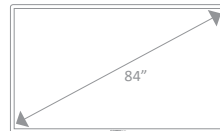

## Screen

Display Area	55" (139cm)	84" (213cm)
Resolution	1920 x 1080p	3840x2160 UHD
Orientation	Portrait & Landscape	Portrait & Landscape
Brightness (nits)	350cd / m2	350cd / m2
Contrast Ratio	1400:1	5000:1
Viewing Angle	178'	178'
Response Time	6ms	5ms
Bezel Width	25mm	25mm
Protection	3mm, Anti-Glare glass	5mm, Anti-Glare glass

## Dimensions

Screen	1268(W) x 739(H) x 72(D)mm	1921(W) x 1107(H) x 75(D)mm
Packed	1590(W) x 960(H) x 270(D)mm	2100(W) x 1255(H) x 360(D)mm
VESA Mount	400 x 400mm	456 x 400mm