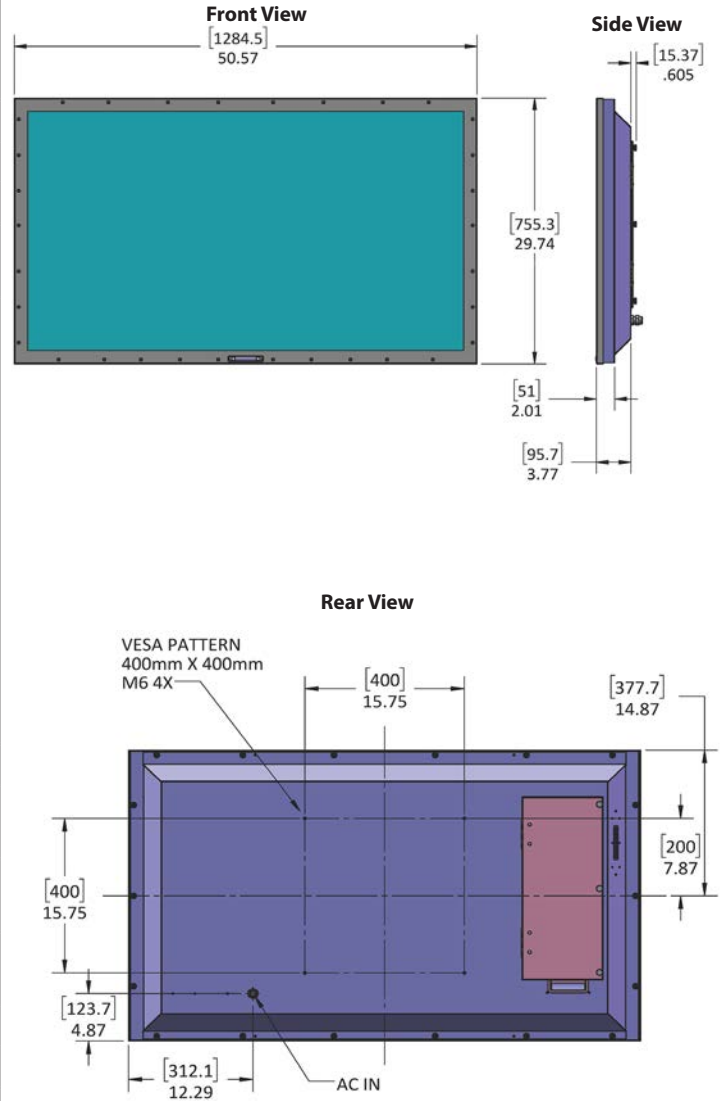

## Model SB-S-55-4K Signature Series 4K Ultra HD Dimensions

\*note: due to internal LCD panel structure the 55 inch is 2lbs more than the 65

11/18/2016

Specifications are subject to change.