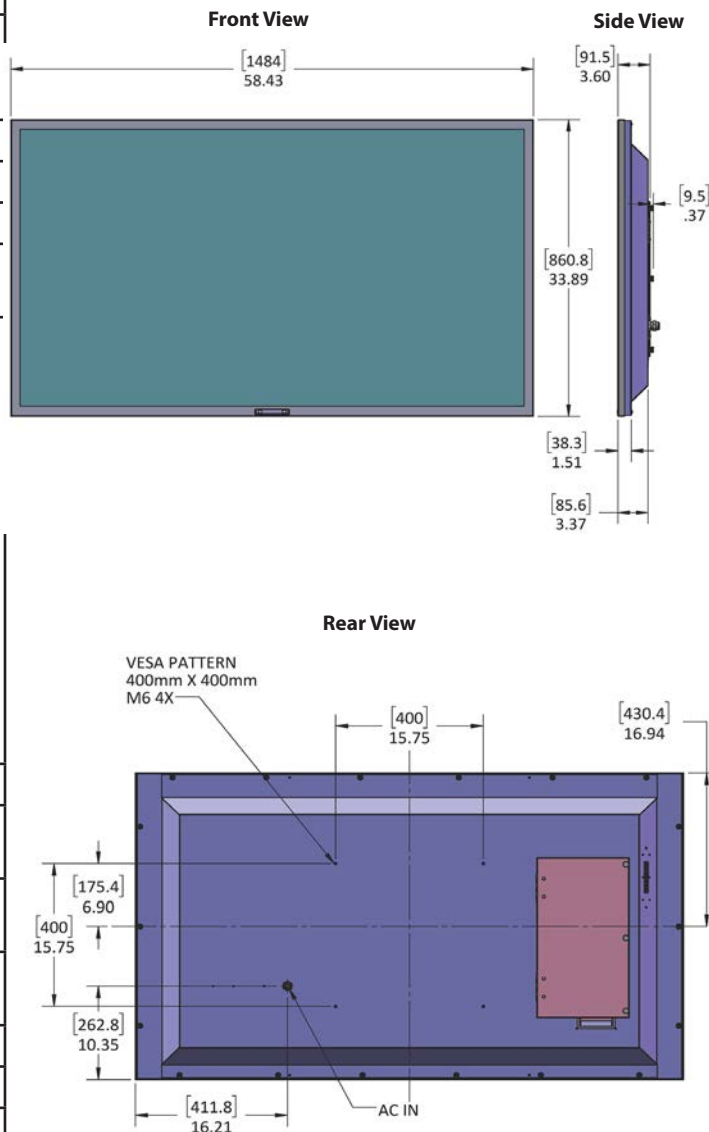

## Model SB-S-55-4K Signature Series 4K Ultra HD Dimensions

\*note: due to internal LCD panel structure the 55 inch is 2lbs more than the 65

11/18/2016

Specifications are subject to change.

### DISPLAY

## Model SB-S-65-4K Signature Series 4K Ultra HD Dimensions

\*note: due to internal LCD panel structure the 55 inch is 2lbs more than the 65