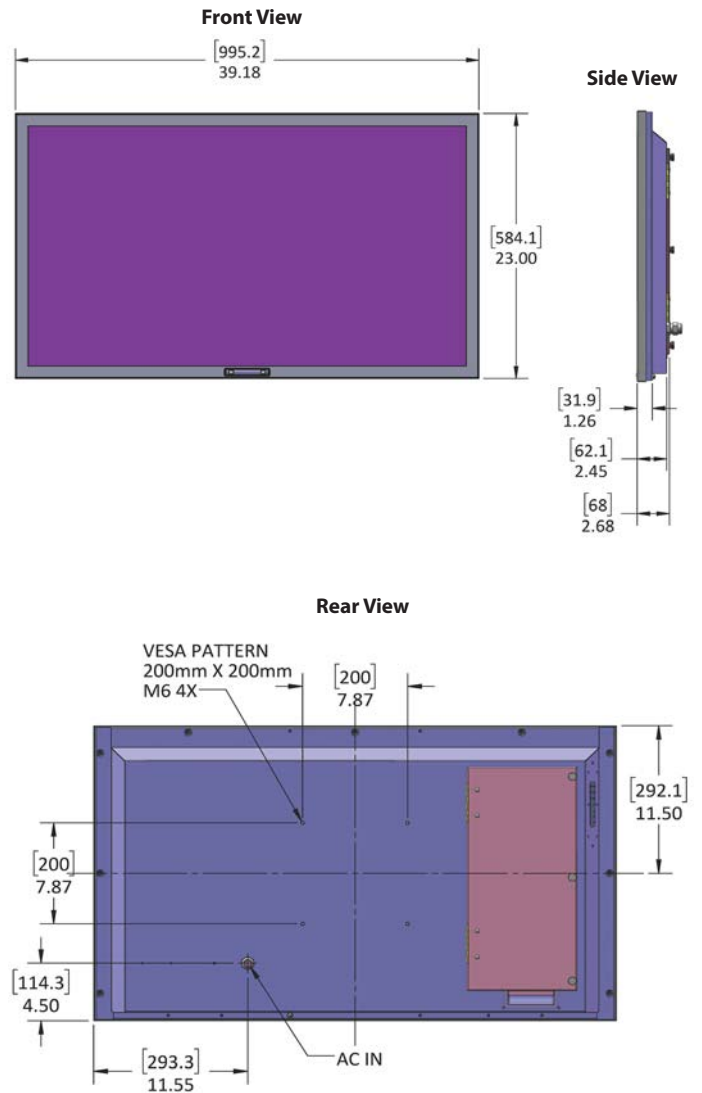

Model SB-S-43-4K Signature Series 4K Ultra HD Dimensions