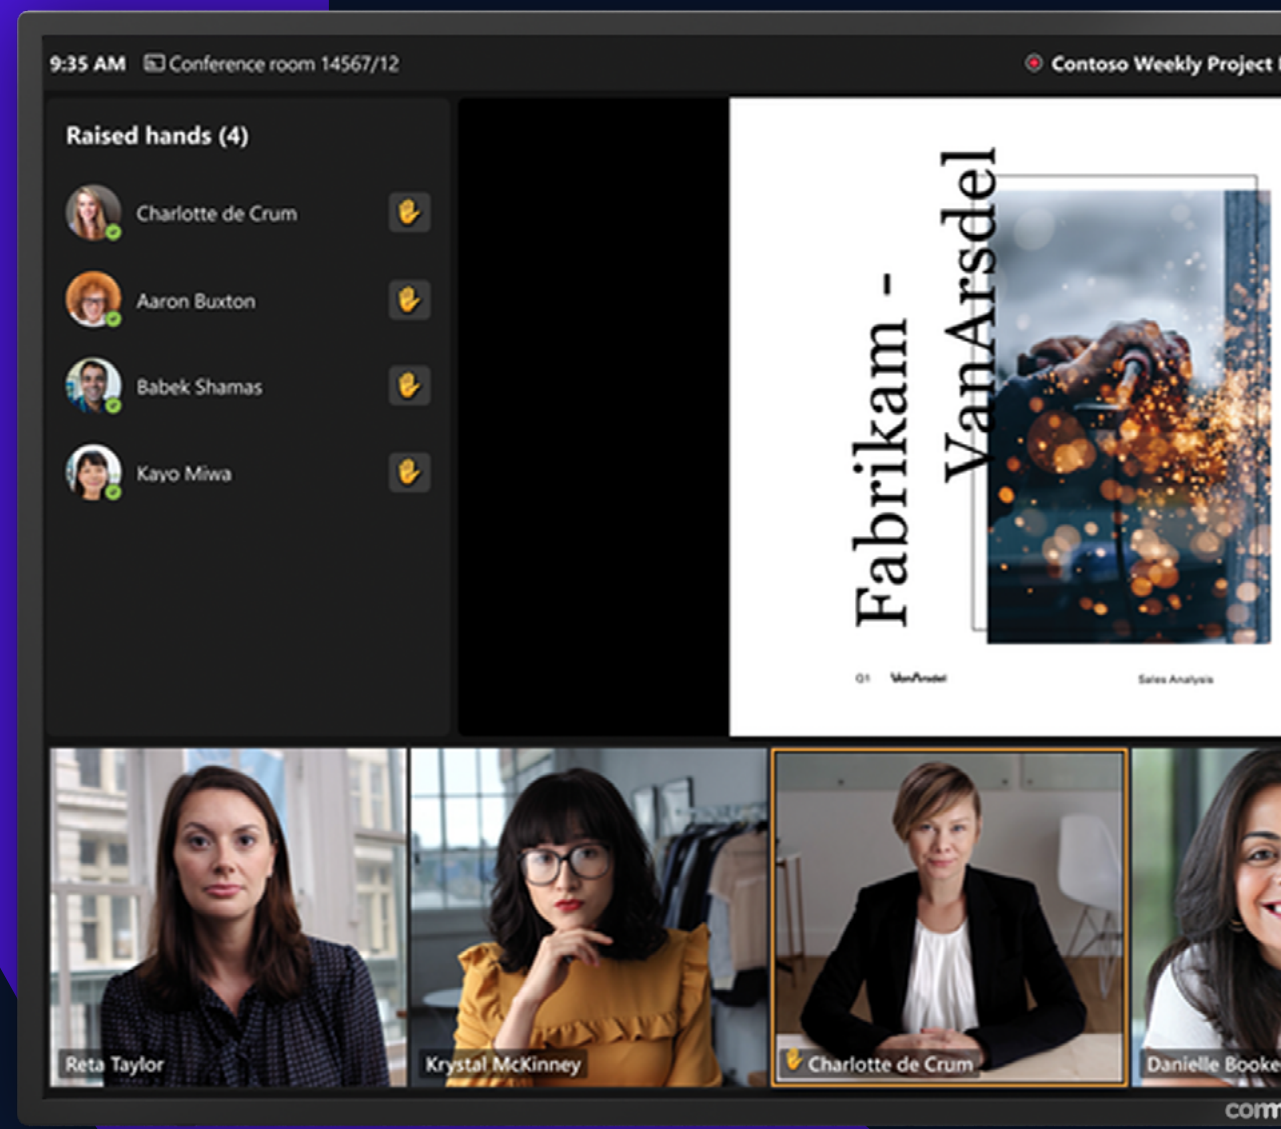

Ultra-Wide Touchscreen Experience

COMMBOX HORIZON

105" - RESOLUTION: 21:9

Rich 5K ultra-wide experience with a unique 21:9 display that gives you 33% more screen space to boost your school boardroom experience and increase productivity working in hybrid teaching environment. Tailored for Microsoft Teams and Zoom Rooms.

KEY FEATURES

- Annotate over anything, save and share instantly.
- Enjoy seamless and trouble-free conferencing using Microsoft Teams Rooms and Zoom Rooms.
- Connect any personal device wirelessly.
- Microsoft Ink integration for a seamless writing experience.