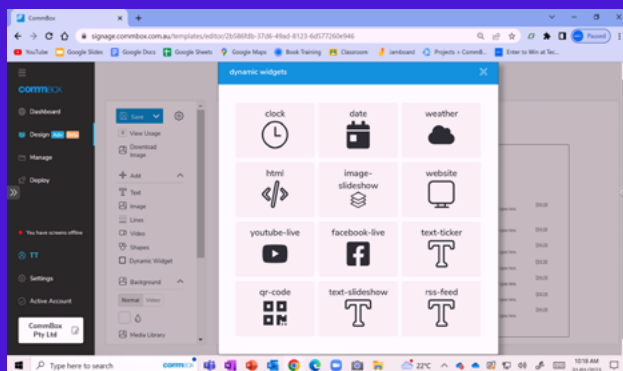

KEY FEATURES

- ⑥ Easy Drag & Drop Designer System.
- ⑥ Loads of Widgets, graphics, fonts to choose from 100's of pre-made templates at your disposal.
- ⑥ Add your YouTube live feed.
- ⑥ Add your QR codes for more info, instant sign up etc.
- ⑥ With RSS, feed live news, programs, or data.
- ⑥ Within the 'Manage' Tab you can create control and schedule your content.
- ⑥ Permission groups allow approved members the ability to add edit and control your content, ready for your approval.

Scan here to sign up for a free trial!

Add Widgets over your content to increase consumer engagement