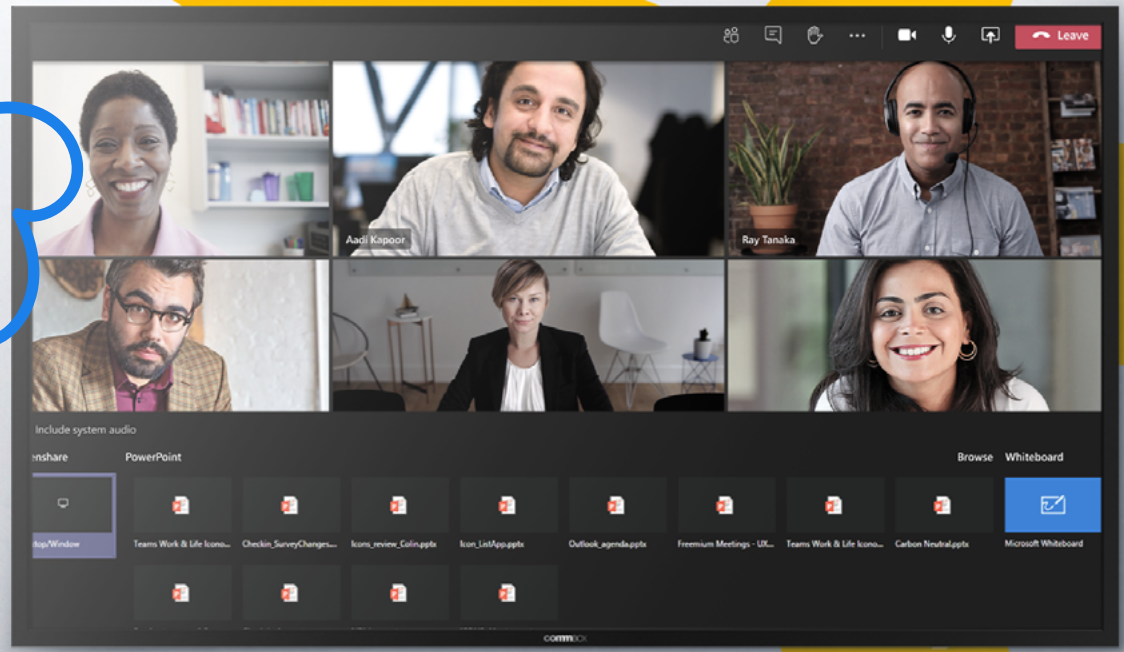

Thin bezel for a slimline design

Affordable plug and play option for businesses and meeting spaces of all sizes

Reliable commercial grade display panel built to operate 24hrs, 7 days a week

COMMBOX MEETING ROOM DISPLAY