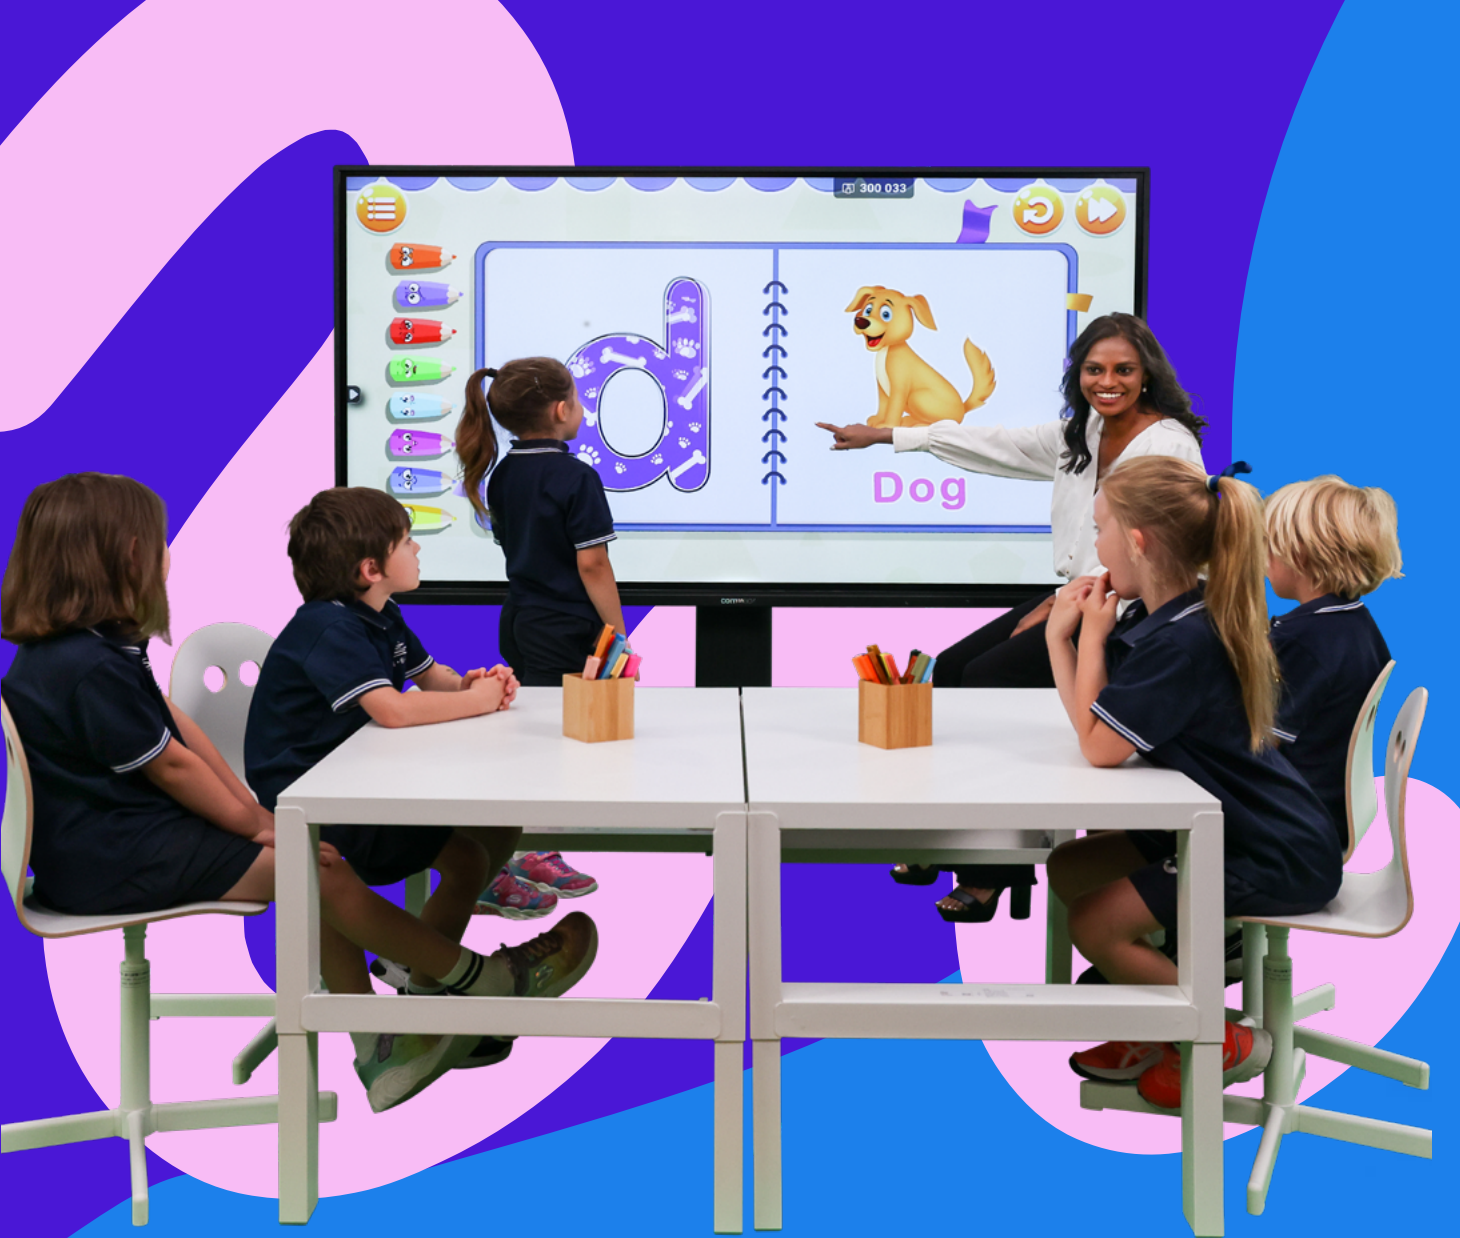

SPECS

Premium 4K Android display with A grade anti-glare glass

Built-in web browser and a new advanced infinite whiteboard

Designed for Microsoft and Google

Clear audio with powerful 20W forward-facing speakers for immersive experiences

USB-C port with laptop charging

Slot for optional slot-in PC (Windows 10/11)

5-year onsite swap out warranty

Designed for
 Microsoft

KEY FEATURES CONTINUED...

- Share your screens wirelessly with CommBox Connect natively (Miracast, Chromecast or Airplay) or via more advanced features on the CommBox Connect app.
- Premium whiteboard with rulers, protractors, curriculum aligned backgrounds and much more.
- Turn your CommBox into a big screen computer with a slot-in PC.
- Annotate over anything, ideate quickly, save and share instantly.
- Manage devices using your CommBox Manage licence.

STOP SWITCHING BETWEEN INPUTS TO SEE LESSON CONTENT

Picture in Picture App

- CommBox Picture in Picture allows you to overlay content from another input device like your slot-in PC or Vivi over content on the CommBox Classic like the Whiteboard.
- This allows you to toggle between lots of content quickly and easily during lessons.