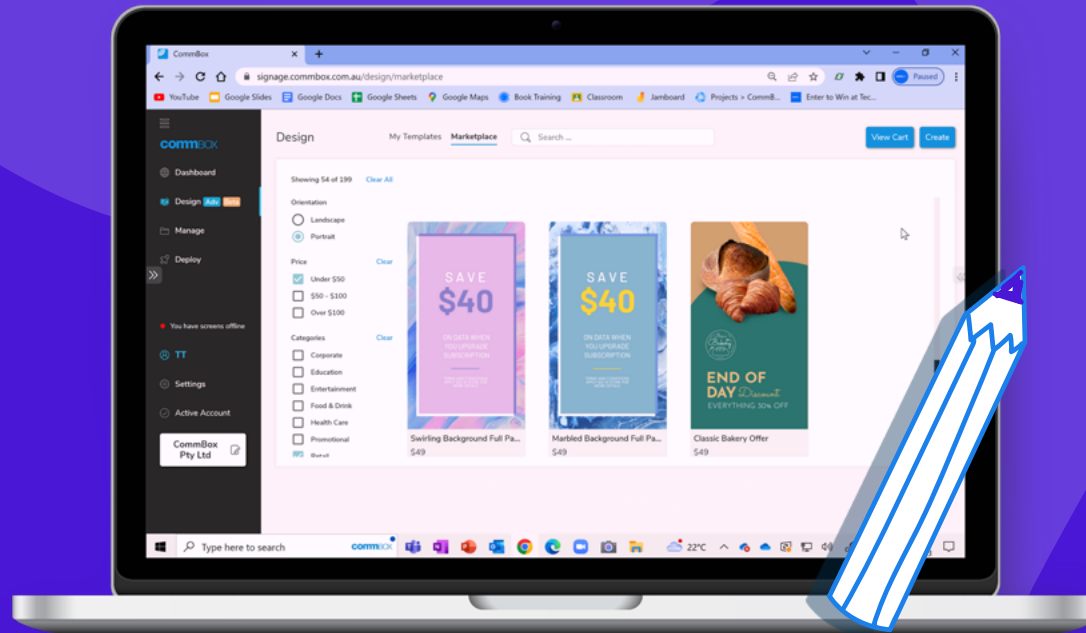

Exceptional 4K direct-lit UHD for crystal clear lifelike picture quality

Built-in Android OS and Web Browser to access assets instantly

Reliable commercial grade display panel built to operate 24hrs, 7 days a week

Landscape and Portrait options available

Built-in native wireless screen-sharing with Miracast

5-year on-site swap out warranty

3-year Advanced Licence

COMMBOX SIGNAGE DESIGNER

Use our *content designer* to make engaging, effective signage in minutes!

An intuitive 'drag and drop' system that makes designing signage easier and faster than ever! Within minutes, your company will have professional looking signage.

KEY FEATURES

- ⑥ Easy Drag & Drop Designer System.
- ⑥ Loads of Widgets, graphics, fonts to choose from 100's of pre-made templates at your disposal.
- ⑥ Add your YouTube live feed.
- ⑥ Add your QR codes for more info, instant sign up etc.
- ⑥ With RSS, feed live news, programs, or data.
- ⑥ Within the 'Manage' Tab you can create control and schedule your content.
- ⑥ Permission groups allow approved members the ability to add edit and control your content, ready for your approval.