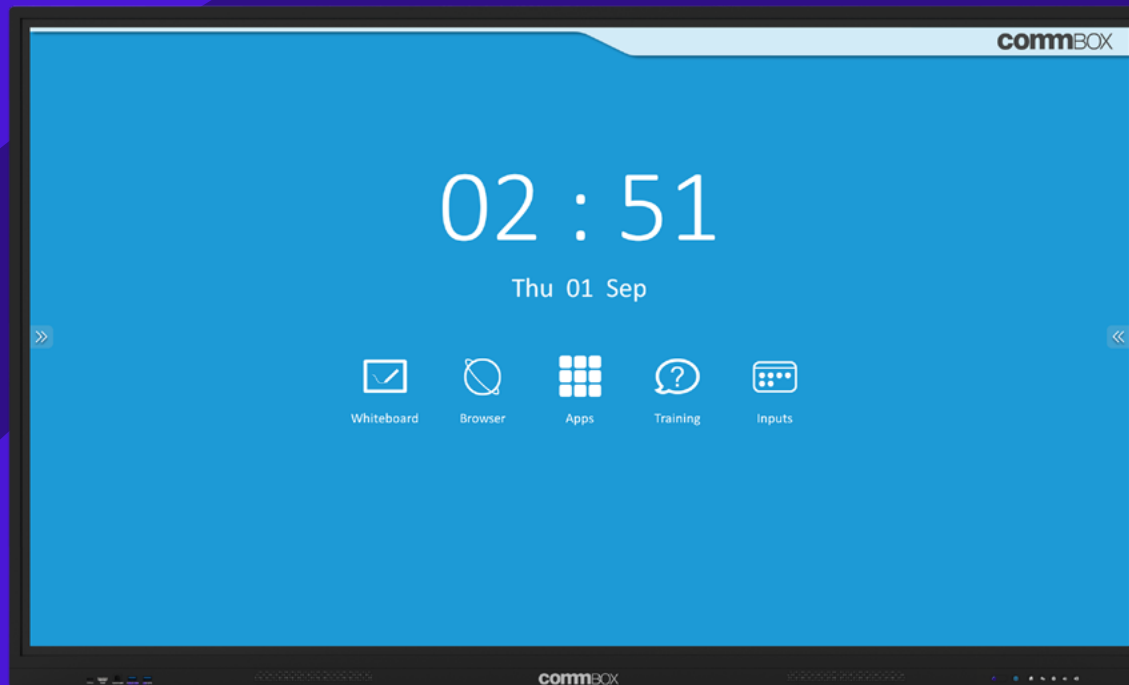

COMMBOX *INTERACTIVE CLASSIC V3X*

55" | 65" | 75" | 86" | 98" - RESOLUTION: 16:9

Empower hybrid learning spaces. Write effortlessly with a fast touch response and wireless screensharing.

KEY FEATURES

- Trimmed down features for the budget conscious.
- Connect your personal devices wirelessly via Miracast with touchback, Airplay or Chromecast.
- Enjoy useful built-in tools like Planner, Floating Timer, Reveal, Calculator, Spinner, Quotes and more.
- CommBox Essentials Whiteboard with an infinite canvas.
- Add additional apps via the CommBox Store.
- Manage devices using an optional CommBox Manage license.

SPECS

Add your favourite apps from the CommBox store

Built-in web browser and whiteboard supporting 20 unique touchpoints

Built-in AirServer with native wireless screen sharing via Miracast with touchback

Clear audio with powerful forward-facing speakers for immersive experiences

Added USB-C port

3-year on-site swap out warranty