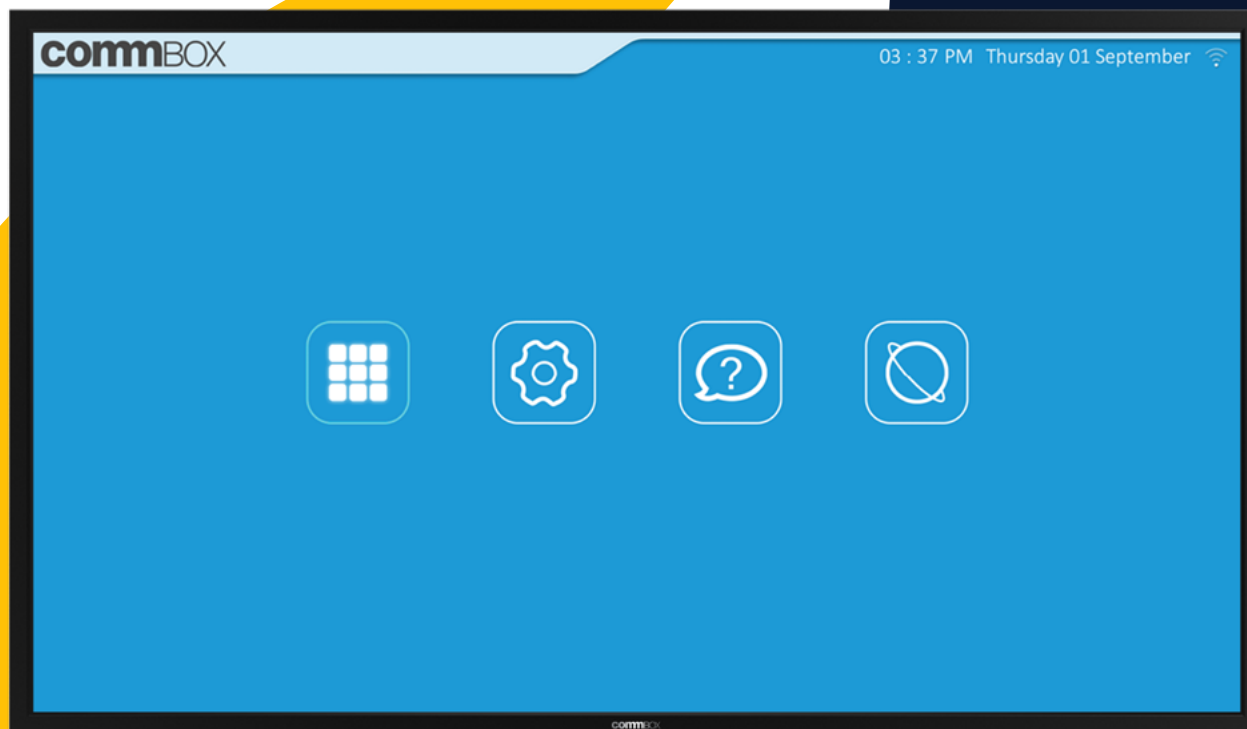

COMMBOX *COMMERCIAL DISPLAY*

43" | 55" | 65" | 75" | 86" | 98" - RESOLUTION: 16:9 OR 9:16

Replace old projectors and bring lessons to life with crystal-clear purpose-built classroom display screens. Perfect for classrooms, meeting spaces and digital signage. Send content to your screen in moments with announcements, updates, events or health & safety procedures.

KEY FEATURES

- ClickView and Vivi built in.
- Intelligent wireless screen sharing.
- CommBox Manage compatible.
- Load more educational apps via the CommBox Store.
- Supports adding VC equipment for Hybrid.

Exceptional 4K direct-lit UHD for crystal clear lifelike picture quality

Built-in Android OS and Web Browser to access assets instantly

Reliable commercial grade display panel built to operate 24hrs, 7 days a week

Landscape and Portrait options available

Built-in native wireless screen-sharing with Miracast

5-year on-site swap out warranty